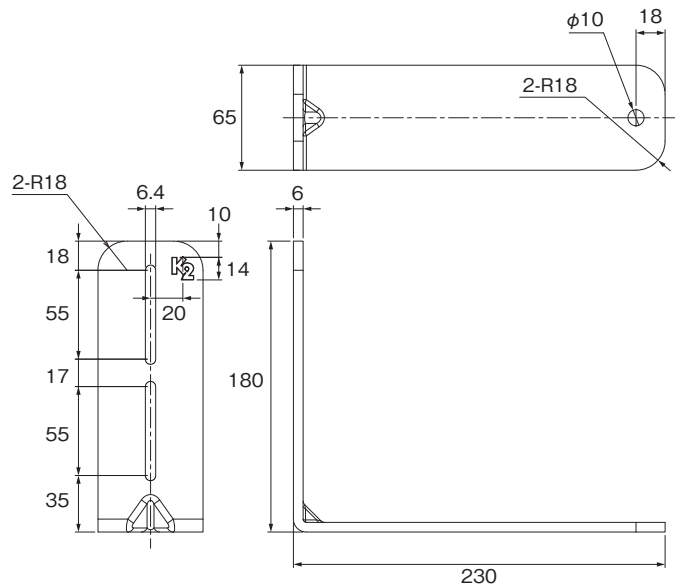

Q215 Partition leg metal fitting

- Strong with rib.
- Flat shape, hard to interfere with walking and can put in a small space behind the furniture. Various installations are possible.
- Material/ Steel
- Finishing/ White • Black (baked paint)
- Quantity/500 pcs.
- ※For safe use
 - Set at the edge of panel
 - Set at about 2m intervals

Specification dimensions

Product number	Finishing (baked paint)	Quantity
Q215-W	White	500
Q215-B	Black	

Application example

Kojima METAL FITTING CORPORATION

Head office 3-4-1 Motoasakusa, Taito-ku, Tokyo 111-0041, Japan
 TEL +81-3-3843-3141 FAX +81-3-3843-3144