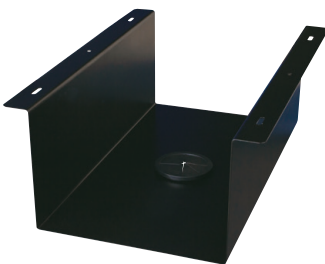

N522 Cable tray

N522 Cable tray

N522-160×300

N522-200×400

- Can manage cables
- Install on back of table top
- Material/Steel
- Finishing/ Black baked paint

Specification dimension

Product number	L	Depth	Quantity
N522-160×300	300	110	30
N522-200×400	400	100	

Unit: mm

N522 Cable tray (With code hole)

N522-160×300-R

N522-200×400-R

- Can manage cables
- Type of having code hole
- N401-51 Black rubber coder (round shape) is attached
- Material/Steel
- Finishing/ Black baked paint

Specification dimension

Product number	L	Depth	Quantity
N522-160×300-R	300	110	30
N522-200×400-R	400	100	

Unit: mm

N522-160x300

N522-200x400

N522-160x300-R

N522-200x400-R

N522-160x300 Installation example