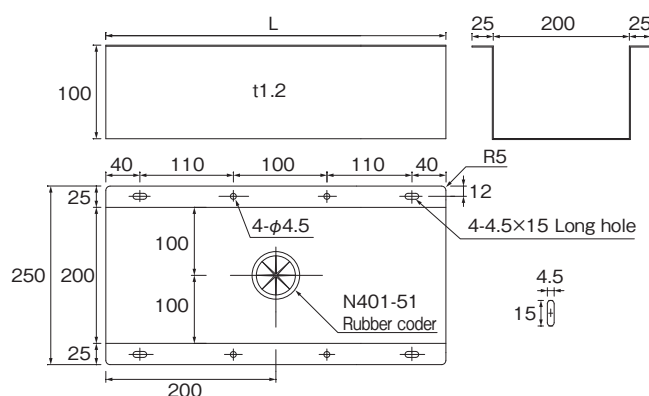

N522 Cable tray

N522 Cable tray

N522-160×300

N522-200×400

- Can manage cables
- Install on back of table top
- Material/Steel
- Finishing/ Black baked paint

Specification dimension

Product number	L	Depth	Quantity
N522-160×300	300	110	30
N522-200×400	400	100	

Unit: mm

N522 Cable tray (With code hole)

N522-160×300-R

N522-200×400-R

- Can manage cables
- Type of having code hole
- N401-51 Black rubber coder (round shape) is attached
- Material/Steel
- Finishing/ Black baked paint

Specification dimension

Product number	L	Depth	Quantity
N522-160×300-R	300	110	30
N522-200×400-R	400	100	

Unit: mm

N522-160x300

N522-200x400

N522-160x300-R

N522-200x400-R

N522-160x300 Installation example

N522-200x400 Installation example