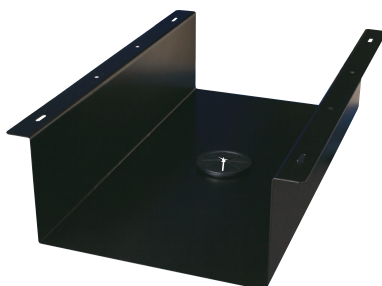

N522 Cable tray

N522 Cable tray

N522-160×300

N522-200×400

- Can manage cables
- Install on back of table top
- Material/Steel
- Finishing/ Black baked paint

Specification dimension

Product number	L	Depth	Quantity
N522-160×300	300	110	30
N522-200×400	400	100	

Unit: mm

N522 Cable tray (With code hole)

N522-160×300-R

N522-200×400-R

- Can manage cables
- Type of having code hole
- N401-51 Black rubber coder (round shape) is attached
- Material/Steel
- Finishing/ Black baked paint

Specification dimension

Product number	L	Depth	Quantity
N522-160×300-R	300	110	30
N522-200×400-R	400	100	

Unit: mm

N522-160x300

N522-200x400

N522-160x300-R

N522-200x400-R

N522-160x300 Installation example