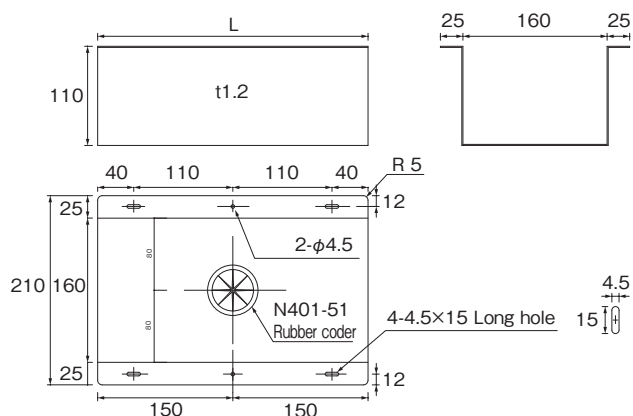

N522 Cable tray

N522 Cable tray

N522-160×300

N522-200×400

- Can manage cables
- Install on back of table top
- Material/Steel
- Finishing/ Black baked paint

Specification dimension

Product number	L	Depth	Quantity
N522-160×300	300	110	30
N522-200×400	400	100	

Unit: mm

N522 Cable tray (With code hole)

N522-160×300-R

N522-200×400-R

- Can manage cables
- Type of having code hole
- N401-51 Black rubber coder (round shape) is attached
- Material/Steel
- Finishing/ Black baked paint

Specification dimension

Product number	L	Depth	Quantity
N522-160×300-R	300	110	30
N522-200×400-R	400	100	

Unit: mm

N522-160x300

N522-200x400

N522-160x300-R

N522-200x400-R

N522-160x300 Installation example

N522-200x400 Installation example