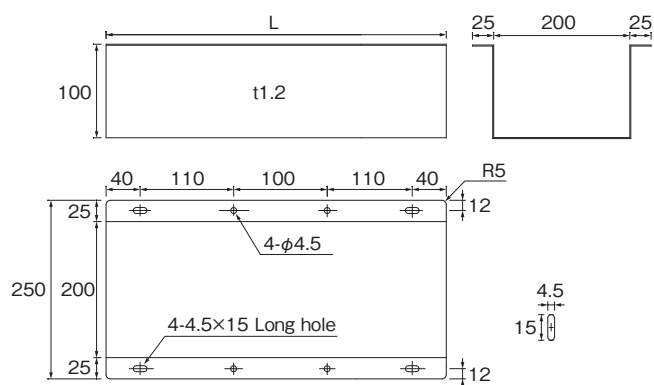

N522 Cable tray

N522 Cable tray

N522-160×300

N522-200×400

- Can manage cables
- Install on back of table top
- Material/Steel
- Finishing/ Black baked paint

Specification dimension

Product number	L	Depth	Quantity
N522-160×300	300	110	30
N522-200×400	400	100	

Unit: mm

N522 Cable tray (With code hole)

N522-160×300-R

N522-200×400-R

- Can manage cables
- Type of having code hole
- N401-51 Black rubber coder (round shape) is attached
- Material/Steel
- Finishing/ Black baked paint

Specification dimension

Product number	L	Depth	Quantity
N522-160×300-R	300	110	30
N522-200×400-R	400	100	

Unit: mm

N522-160x300

N522-200x400

N522-160x300-R

N522-200x400-R

N522-160x300 Installation example