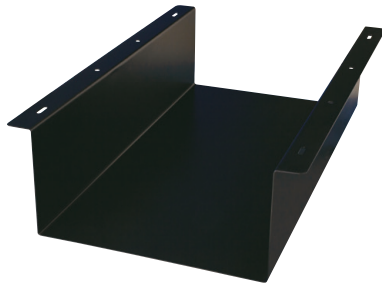

N522 Cable tray

N522 Cable tray

N522-160×300

N522-200×400

- Can manage cables
- Install on back of table top
- Material/Steel
- Finishing/ Black baked paint

Specification dimension

Product number	L	Depth	Quantity
N522-160×300	300	110	30
N522-200×400	400	100	

Unit: mm

N522 Cable tray (With code hole)

N522-160×300-R

N522-200×400-R

- Can manage cables
- Type of having code hole
- N401-51 Black rubber coder (round shape) is attached
- Material/Steel
- Finishing/ Black baked paint

Specification dimension

Product number	L	Depth	Quantity
N522-160×300-R	300	110	30
N522-200×400-R	400	100	

Unit: mm

N522-160x300

N522-200x400

N522-160x300-R

N522-200x400-R

N522-160x300 Installation example