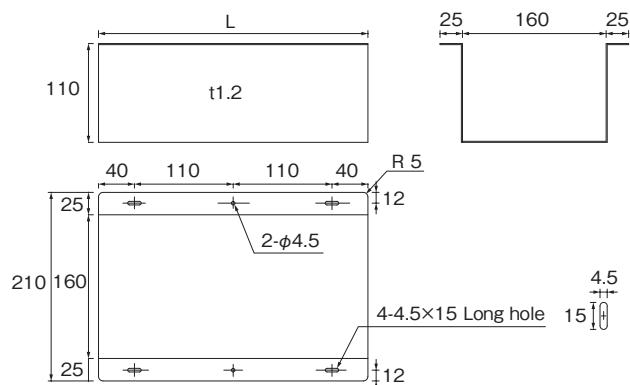

N522 Cable tray

N522 Cable tray

N522-160×300

N522-200×400

- Can manage cables
- Install on back of table top
- Material/Steel
- Finishing/ Black baked paint

Specification dimension

Product number	L	Depth	Quantity
N522-160×300	300	110	30
N522-200×400	400	100	

Unit: mm

N522 Cable tray (With code hole)

N522-160×300-R

N522-200×400-R

- Can manage cables
- Type of having code hole
- N401-51 Black rubber coder (round shape) is attached
- Material/Steel
- Finishing/ Black baked paint

Specification dimension

Product number	L	Depth	Quantity
N522-160×300-R	300	110	30
N522-200×400-R	400	100	

Unit: mm

N522-160x300

N522-200x400

N522-160x300-R

N522-200x400-R

N522-160x300 Installation example