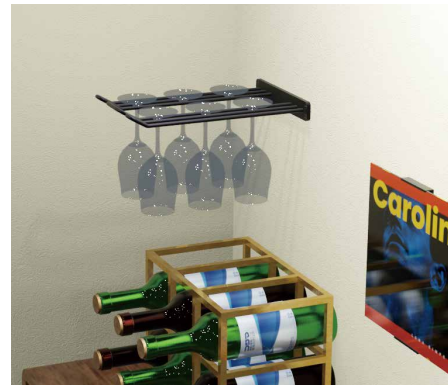

M208 Wall mounted glass hanging metal fitting

- Possible to install on wall even where hanging cabinets or shelf plates can't be installed.
- Even a small space can be used effectively
- Material/Steel
- Attached screws/Flat head TAP5 × 30 black·white (baked paint)
- ※ Don't use if for any purpose other than hanging glasses

Specification

Product number	Finishing	Quantity
M208-BL	Black (baked paint)	100
M208-WH	White (baked paint)	

3 series installation Reference drawing

Every glass hanging pitch 90

Every glass hanging pitch 90