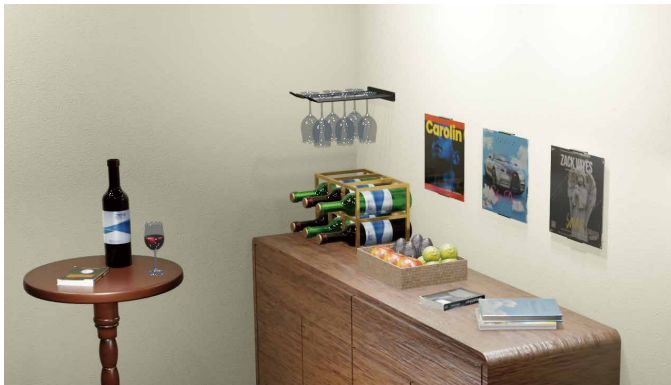

M208 Wall mounted glass hanging metal fitting

- Possible to install on wall even where hanging cabinets or shelf plates can't be installed.
- Even a small space can be used effectively
- Material/Steel
- Attached screws/Flat head TAP5 × 30 black·white (baked paint)
- ※ Don't use if for any purpose other than hanging glasses

Specification

Product number	Finishing	Quantity
M208-BL	Black (baked paint)	100
M208-WH	White (baked paint)	

3 series installation Reference drawing

Every glass hanging pitch 90

Every glass hanging pitch 90