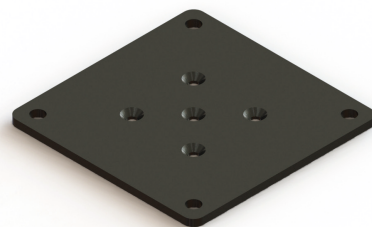

B141 To fix plate t4.5 with table top and legs

B141-A

B141-A-100

B141-A-120

B141-A-140

- Metal fitting to joint table top and legs
- Material/Steel
- Finishing/Sand black

Specification dimension

Unit : mm

| Product number | A | B | C | Quantity |
|----------------|-----|-----|----|----------|
| B141-A-100 | 100 | 80 | 36 | 200 |
| B141-A-120 | 120 | 100 | 56 | |
| B141-A-140 | 140 | 120 | 76 | |

B141-B

B141-B-100

B141-B-120

B141-B-140

- Metal fitting to joint table top and legs
- Material/steel
- Finishing/Sand black

Specification dimension

Unit : mm

| Product number | A | B | C | Quantity |
|----------------|-----|-----|----|----------|
| B141-B-100 | 100 | 80 | 36 | 200 |
| B141-B-120 | 120 | 100 | 56 | |
| B141-B-140 | 140 | 120 | 76 | |