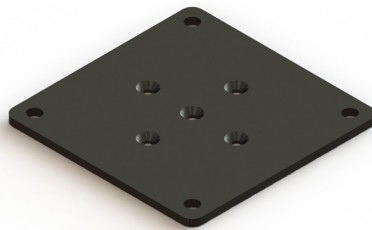

B141 To fix plate t4.5 with table top and legs

B141-A

B141-A-100

B141-A-120

B141-A-140

- Metal fitting to joint table top and legs
- Material/Steel
- Finishing/Sand black

Specification dimension

Unit : mm

| Product number | A | B | C | Quantity |
|----------------|-----|-----|----|----------|
| B141-A-100 | 100 | 80 | 36 | 200 |
| B141-A-120 | 120 | 100 | 56 | |
| B141-A-140 | 140 | 120 | 76 | |

B141-B

B141-B-100

B141-B-120

B141-B-140

- Metal fitting to joint table top and legs
- Material/steel
- Finishing/Sand black

Specification dimension

Unit : mm

| Product number | A | B | C | Quantity |
|----------------|-----|-----|----|----------|
| B141-B-100 | 100 | 80 | 36 | 200 |
| B141-B-120 | 120 | 100 | 56 | |
| B141-B-140 | 140 | 120 | 76 | |