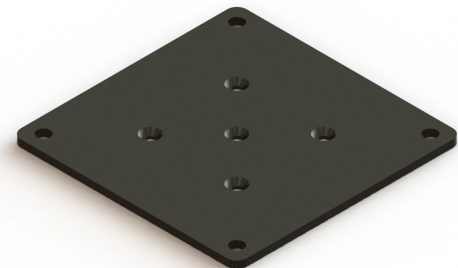

B141 To fix plate t4.5 with table top and legs

B141-A

B141-A-100

B141-A-120

B141-A-140

- Metal fitting to joint table top and legs
- Material/Steel
- Finishing/Sand black

Specification dimension

Unit : mm

| Product number | A | B | C | Quantity |
|----------------|-----|-----|----|----------|
| B141-A-100 | 100 | 80 | 36 | 200 |
| B141-A-120 | 120 | 100 | 56 | |
| B141-A-140 | 140 | 120 | 76 | |

B141-B

B141-B-100

B141-B-120

B141-B-140

- Metal fitting to joint table top and legs
- Material/steel
- Finishing/Sand black

Specification dimension

Unit : mm

| Product number | A | B | C | Quantity |
|----------------|-----|-----|----|----------|
| B141-B-100 | 100 | 80 | 36 | 200 |
| B141-B-120 | 120 | 100 | 56 | |
| B141-B-140 | 140 | 120 | 76 | |