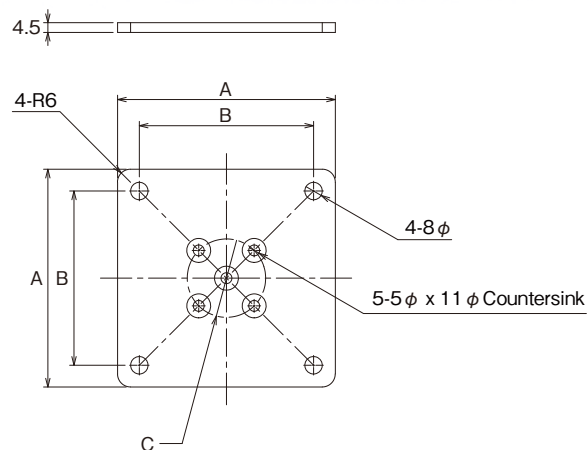

B141 To fix plate t4.5 with table top and legs

B141-A

B141-A-100

B141-A-120

B141-A-140

- Metal fitting to joint table top and legs
- Material/Steel
- Finishing/Sand black

Specification dimension

Unit : mm

| Product number | A | B | C | Quantity |
|----------------|-----|-----|----|----------|
| B141-A-100 | 100 | 80 | 36 | 200 |
| B141-A-120 | 120 | 100 | 56 | |
| B141-A-140 | 140 | 120 | 76 | |

B141-B

B141-B-100

B141-B-120

B141-B-140

- Metal fitting to joint table top and legs
- Material/steel
- Finishing/Sand black

Specification dimension

Unit : mm

| Product number | A | B | C | Quantity |
|----------------|-----|-----|----|----------|
| B141-B-100 | 100 | 80 | 36 | 200 |
| B141-B-120 | 120 | 100 | 56 | |
| B141-B-140 | 140 | 120 | 76 | |