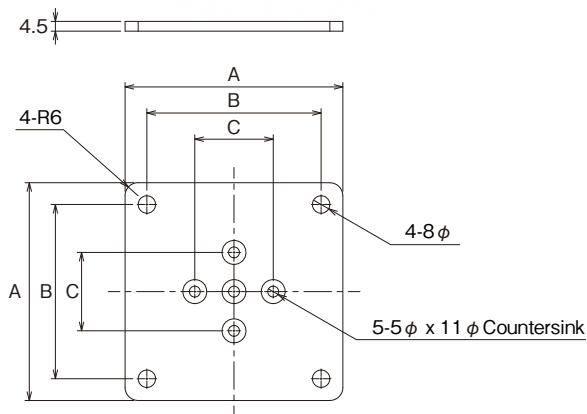

B141 To fix plate t4.5 with table top and legs

B141-A

B141-A-100

B141-A-120

B141-A-140

- Metal fitting to joint table top and legs
- Material/Steel
- Finishing/Sand black

Specification dimension

Unit : mm

| Product number | A | B | C | Quantity |
|----------------|-----|-----|----|----------|
| B141-A-100 | 100 | 80 | 36 | 200 |
| B141-A-120 | 120 | 100 | 56 | |
| B141-A-140 | 140 | 120 | 76 | |

B141-B

B141-B-100

B141-B-120

B141-B-140

- Metal fitting to joint table top and legs
- Material/steel
- Finishing/Sand black

Specification dimension

Unit : mm

| Product number | A | B | C | Quantity |
|----------------|-----|-----|----|----------|
| B141-B-100 | 100 | 80 | 36 | 200 |
| B141-B-120 | 120 | 100 | 56 | |
| B141-B-140 | 140 | 120 | 76 | |