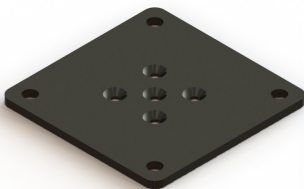

B141 To fix plate t4.5 with table top and legs

B141-A

B141-A-100

B141-A-120

B141-A-140

- Metal fitting to joint table top and legs
- Material/Steel
- Finishing/Sand black

Specification dimension

Unit : mm

| Product number | A | B | C | Quantity |
|----------------|-----|-----|----|----------|
| B141-A-100 | 100 | 80 | 36 | 200 |
| B141-A-120 | 120 | 100 | 56 | |
| B141-A-140 | 140 | 120 | 76 | |

B141-B

B141-B-100

B141-B-120

B141-B-140

- Metal fitting to joint table top and legs
- Material/steel
- Finishing/Sand black

Specification dimension

Unit : mm

| Product number | A | B | C | Quantity |
|----------------|-----|-----|----|----------|
| B141-B-100 | 100 | 80 | 36 | 200 |
| B141-B-120 | 120 | 100 | 56 | |
| B141-B-140 | 140 | 120 | 76 | |