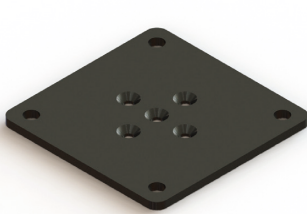

B141 To fix plate t4.5 with table top and legs

B141-A

B141-A-100

B141-A-120

B141-A-140

- Metal fitting to joint table top and legs
- Material/Steel
- Finishing/Sand black

Specification dimension

Unit : mm

| Product number | A | B | C | Quantity |
|----------------|-----|-----|----|----------|
| B141-A-100 | 100 | 80 | 36 | 200 |
| B141-A-120 | 120 | 100 | 56 | |
| B141-A-140 | 140 | 120 | 76 | |

B141-B

B141-B-100

B141-B-120

B141-B-140

- Metal fitting to joint table top and legs
- Material/steel
- Finishing/Sand black

Specification dimension

Unit : mm

| Product number | A | B | C | Quantity |
|----------------|-----|-----|----|----------|
| B141-B-100 | 100 | 80 | 36 | 200 |
| B141-B-120 | 120 | 100 | 56 | |
| B141-B-140 | 140 | 120 | 76 | |