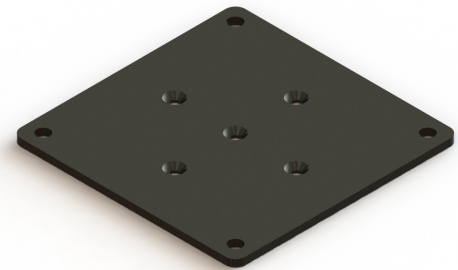

B141 To fix plate t4.5 with table top and legs

B141-A

B141-A-100

B141-A-120

B141-A-140

- Metal fitting to joint table top and legs
- Material/Steel
- Finishing/Sand black

Specification dimension

Unit : mm

| Product number | A | B | C | Quantity |
|----------------|-----|-----|----|----------|
| B141-A-100 | 100 | 80 | 36 | 200 |
| B141-A-120 | 120 | 100 | 56 | |
| B141-A-140 | 140 | 120 | 76 | |

B141-B

B141-B-100

B141-B-120

B141-B-140

- Metal fitting to joint table top and legs
- Material/steel
- Finishing/Sand black

Specification dimension

Unit : mm

| Product number | A | B | C | Quantity |
|----------------|-----|-----|----|----------|
| B141-B-100 | 100 | 80 | 36 | 200 |
| B141-B-120 | 120 | 100 | 56 | |
| B141-B-140 | 140 | 120 | 76 | |